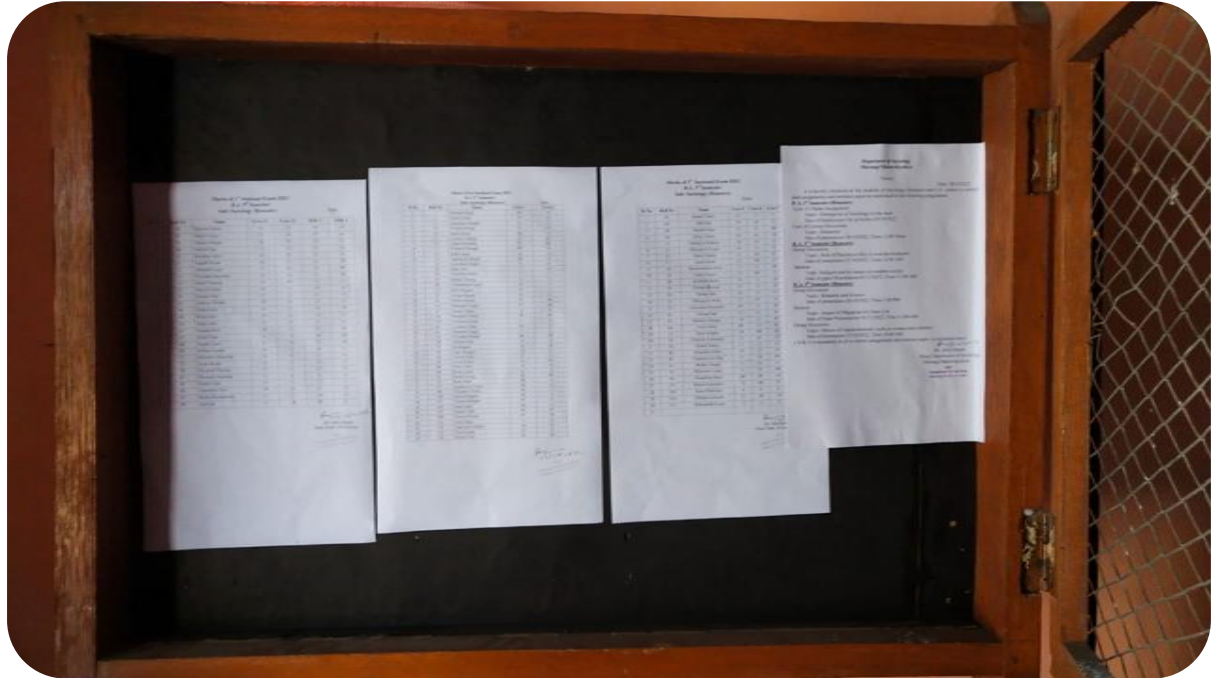

Course outcome/marks are displayed in the notice board.

K. K. K. K.
PRINCIPAL, i/c
Marangi Mahavidyalaya