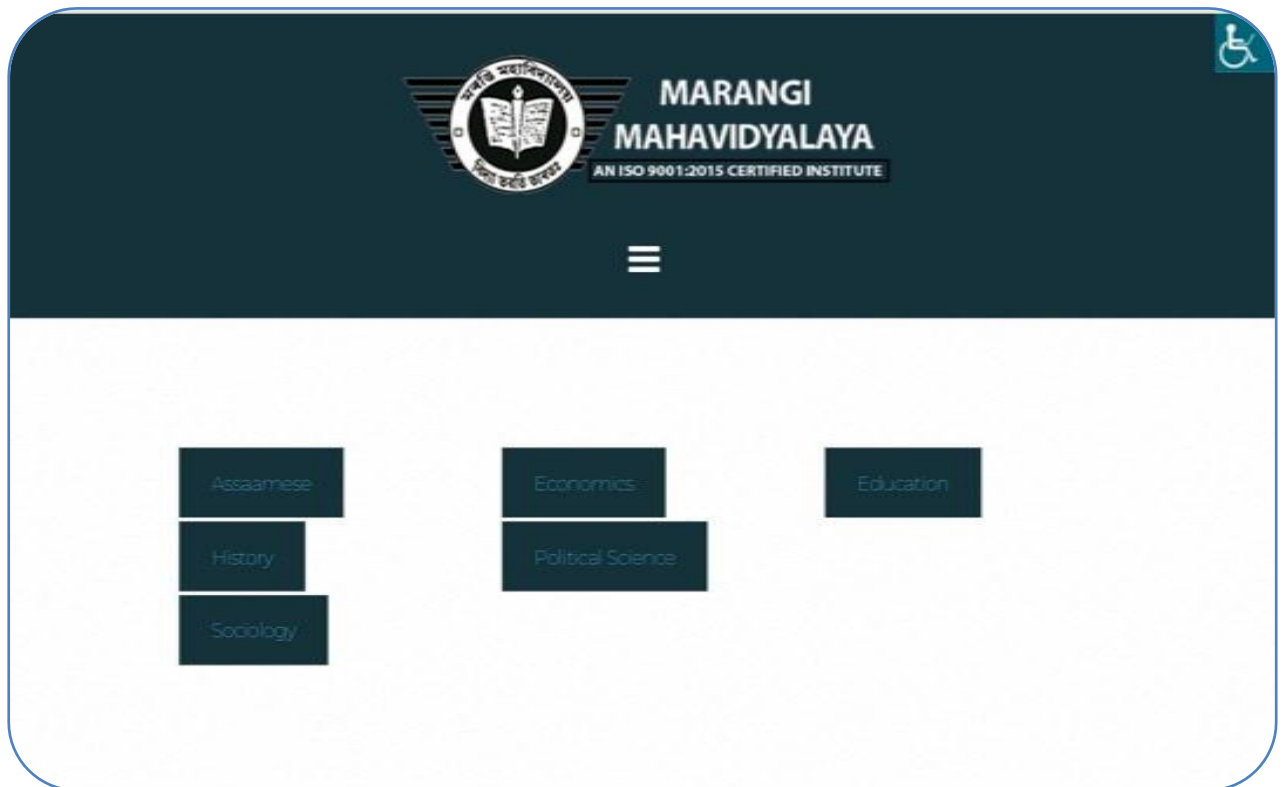

Course outcome/marks are displayed in the notice board.

K. K. K. K.
PRINCIPAL, i/c
Marangi Mahavidyalaya

Course outcome/Programme outcome are displayed in the college website.

Ullahank
PRINCIPAL, i/c
Marangi Mahavidyalaya